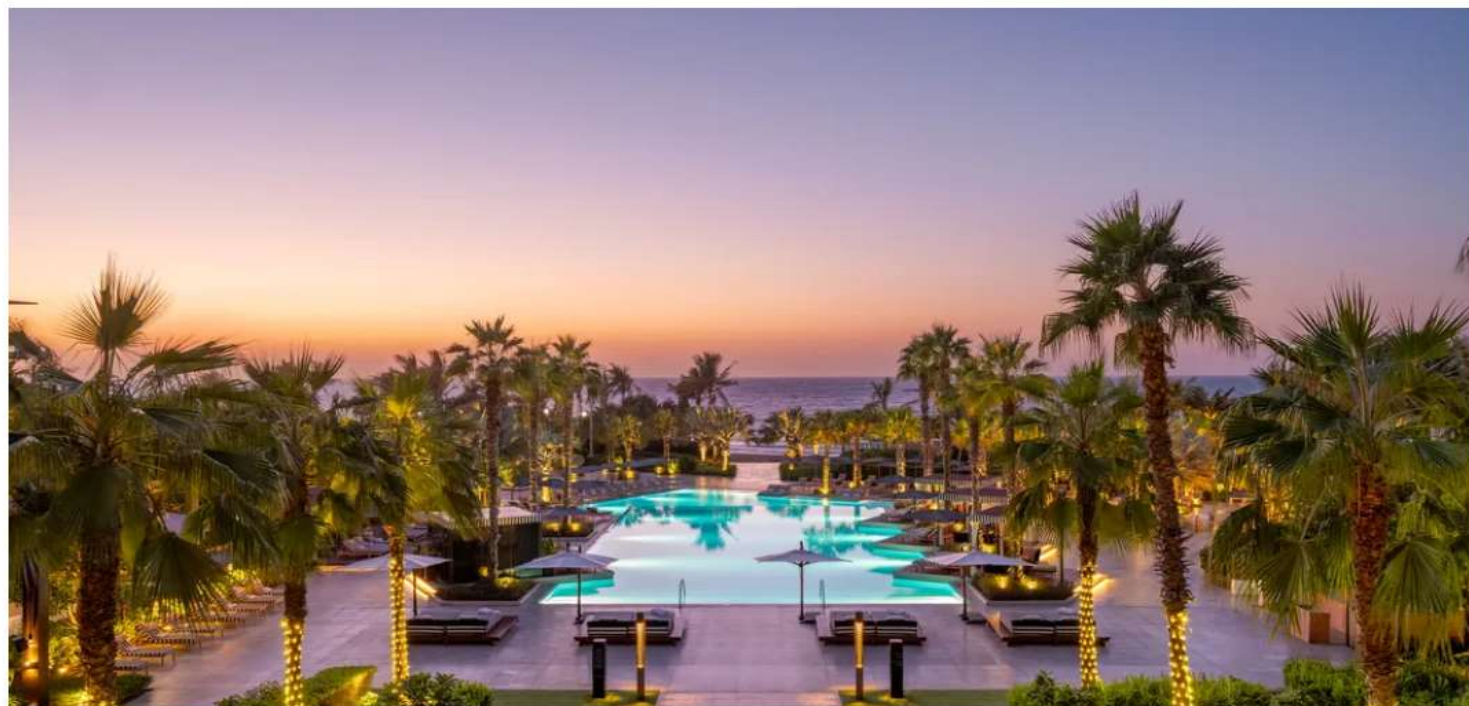

Luxury Dubai Banyan Tree Dubai

Special
offer

From
£4,389
per person

Price includes:

- 3 nights at Banyan Tree Dubai in a Bliss Guestroom on breakfast basis
- 7 nights at LUX South Ari Atoll in a Beach Pavilion on half board basis
 - Return flights with Emirates from London Gatwick
 - Private and seaplane transfers