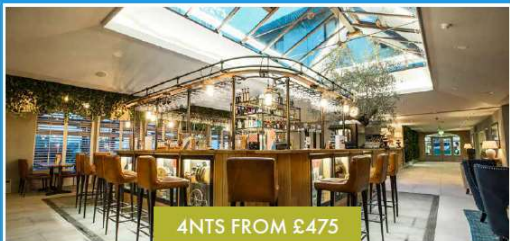

ESCAPE TO GUERNSEY

Spring & Summer 2022 holidays from Gatwick on sale now

3NTS FROM £329

3★ La Villette
3nts 01-30 Apr £329
4nts 01-31 May £409

4NTS FROM £395

3★ Grange Lodge
4nts 01 Jul-31 Aug £419
4nts 01-30 Sep £395

4NTS FROM £475

3★ Peninsula
4nts 01 Jul -30 Sep £475

4NTS FROM £525

4★ Bella Luce
5nts 01 Jul-31 Aug £635
4nts 01-30 Sep £525

FREE upgrade to classic view room*

5NTS FROM £579

4★ St Pierre Park
5nts 01 Jul-31 Aug £599
5nts 01-30 Sep £579

£25 per person dinner credit on first night*

4NTS FROM £519

5★ Old Government House
4nts 01-30 Apr £519
4nts 01-31 May £549