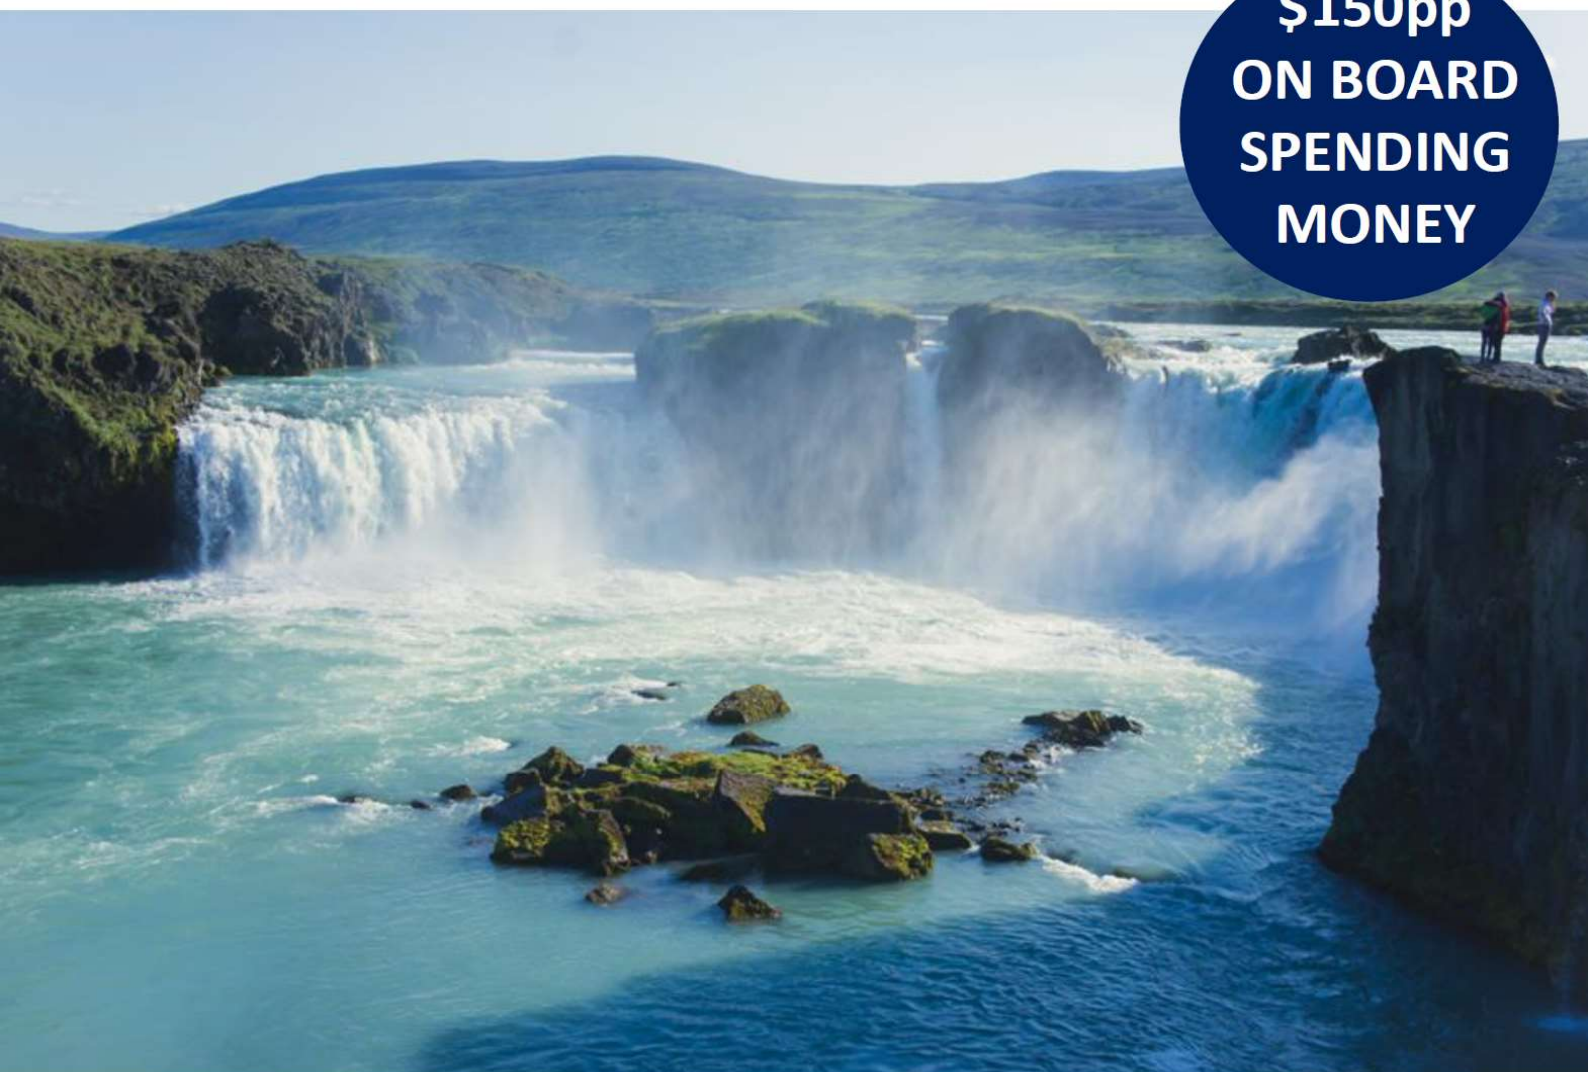

11 NIGHT ICELAND & IRELAND CRUISE

CELEBRITY APEX®

**\$150pp
ON BOARD
SPENDING
MONEY**

INTERIOR FROM **£1,329pp***

BALCONY FROM **£1,793pp***

CORK (COBH), REYKJAVIK, ISAFJORDUR, AKUREYRI, KIRKWALL

DEPARTS: 27 JUNE 2024
RETURNS: 08 JULY 2024

SAILING ROUNDTrip FROM
SOUTHAMPTON

*Price shown is based on 2 guests sharing and is inclusive of promotional savings.
Subject to change and availability Price correct as of 01/12/23. Further terms and conditions apply.