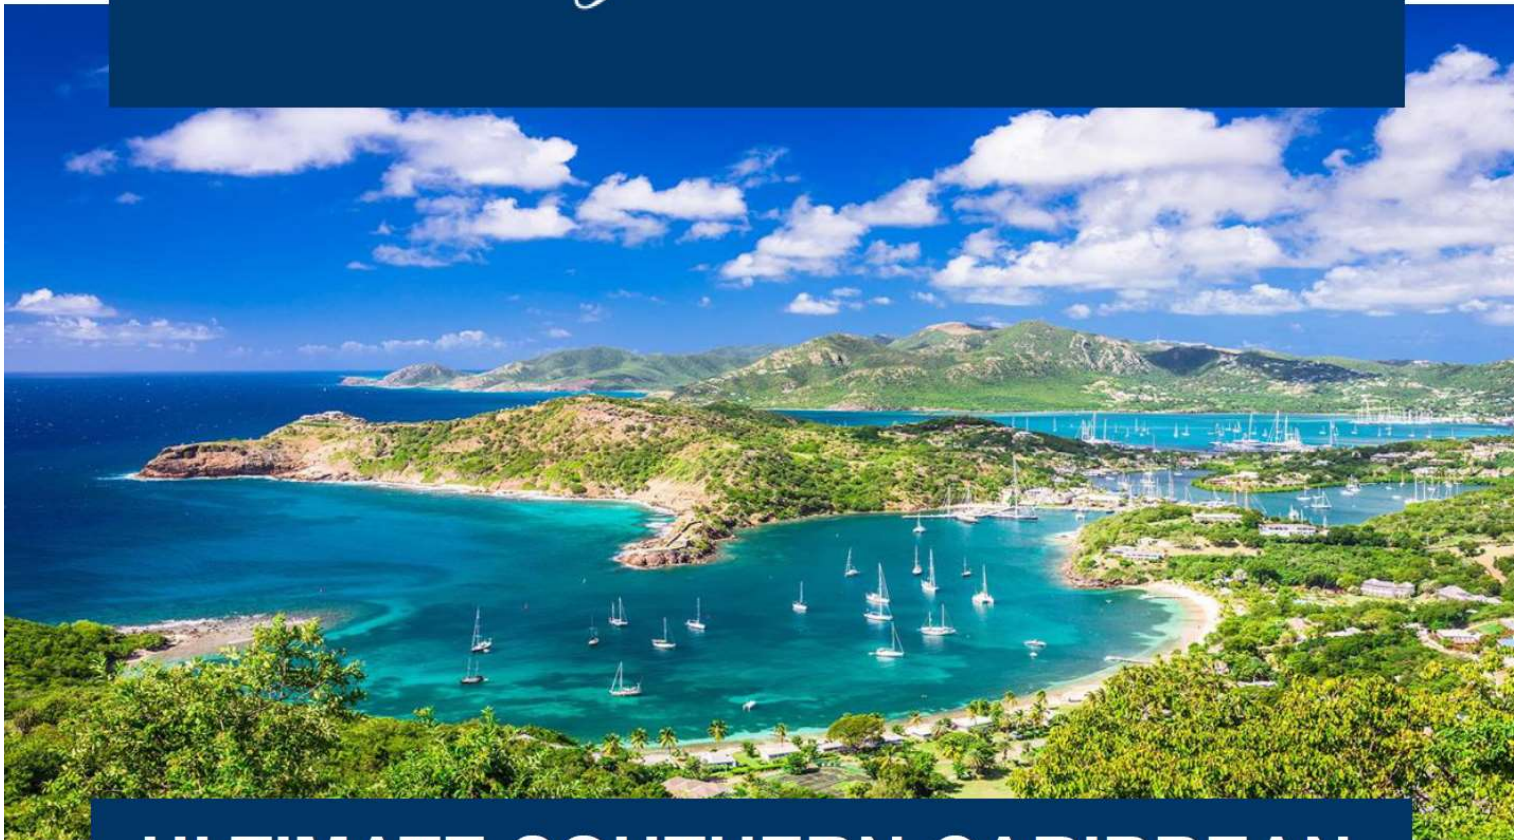

## ULTIMATE SOUTHERN CARIBBEAN

**10 Night Cruise aboard Celebrity Silhouette®  
Departing from Fort Lauderdale on 4<sup>th</sup> January 2022**

**Fly cruise from London Heathrow**

Highlights Include - Philipsburg St. Maarten, Castries St. Lucia, Bridgetown Barbados, St. Johns Antigua & Basseterre St Kitts & Nevis